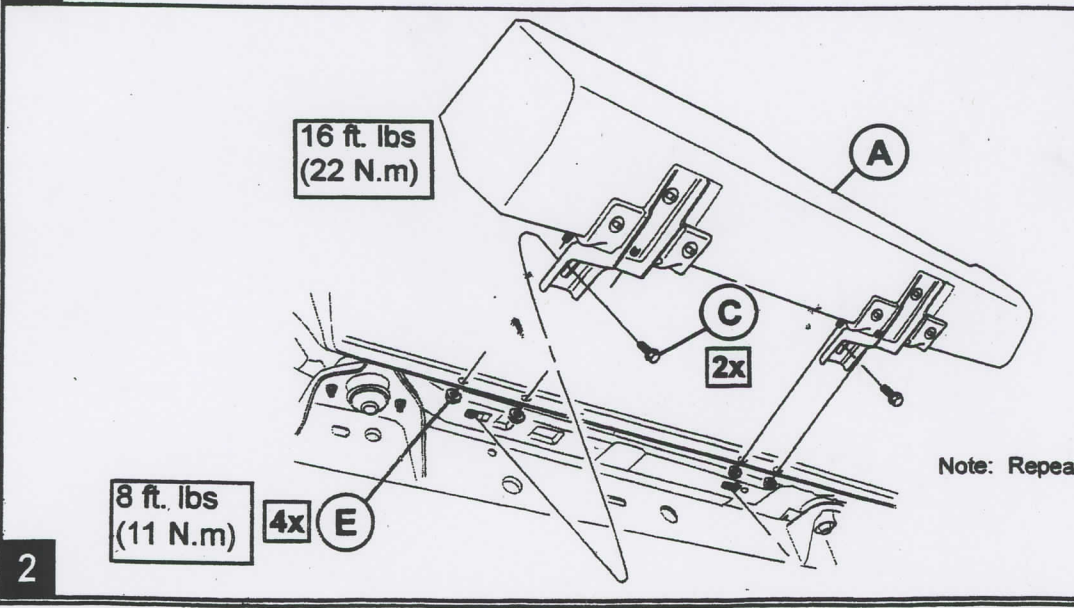

MOPAR.

Jeep Wrangler Running Board - 2 Door

A LH

C 4x

D 4x

E 8x

B RH

10mm
13mm

1

Note: Repeat for other side

2

16 ft. lbs
(22 N.m)

C 2x

8 ft. lbs
(11 N.m)

E 4x

10mm
13mm