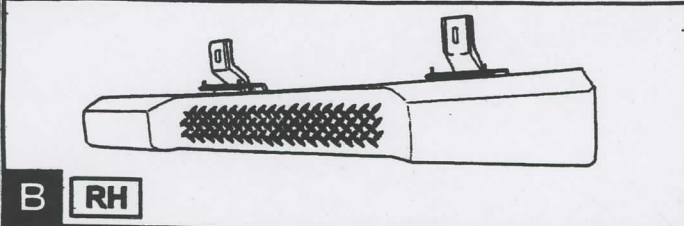

MOPAR.

Jeep Wrangler Running Board - 2 Door

A LH

C 4x

D 4x

E 8x

B RH

10mm
13mm

1

Note: Repeat for other side

2

16 ft. lbs
(22 N.m)

C 2x

8 ft. lbs
(11 N.m)

E 4x

10mm
13mm