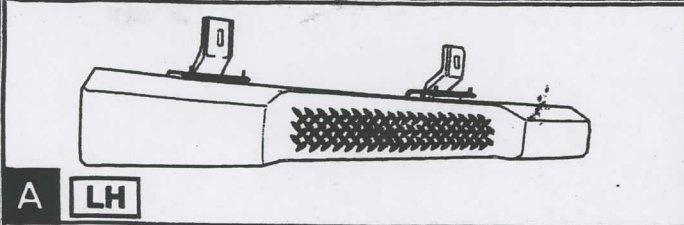

MOPAR.

Jeep Wrangler Running Board - 2 Door

A LH

C 4x

D 4x

E 8x

B RH

10mm
13mm

1

Note: Repeat for other side

2

16 ft. lbs
(22 N.m)

C 2x

8 ft. lbs
(11 N.m)

E 4x

10mm
13mm