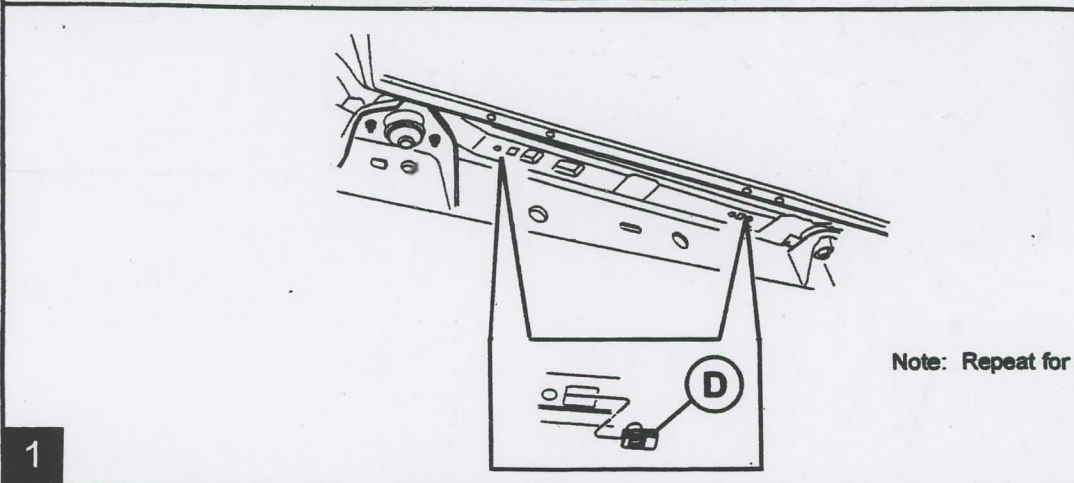

MOPAR.

Jeep Wrangler Running Board - 2 Door

A LH

C 4x

D 4x

E 8x

B RH

10mm
13mm

1

Note: Repeat for other side

2

16 ft. lbs
(22 N.m)

C 2x

8 ft. lbs
(11 N.m)

E 4x

10mm
13mm